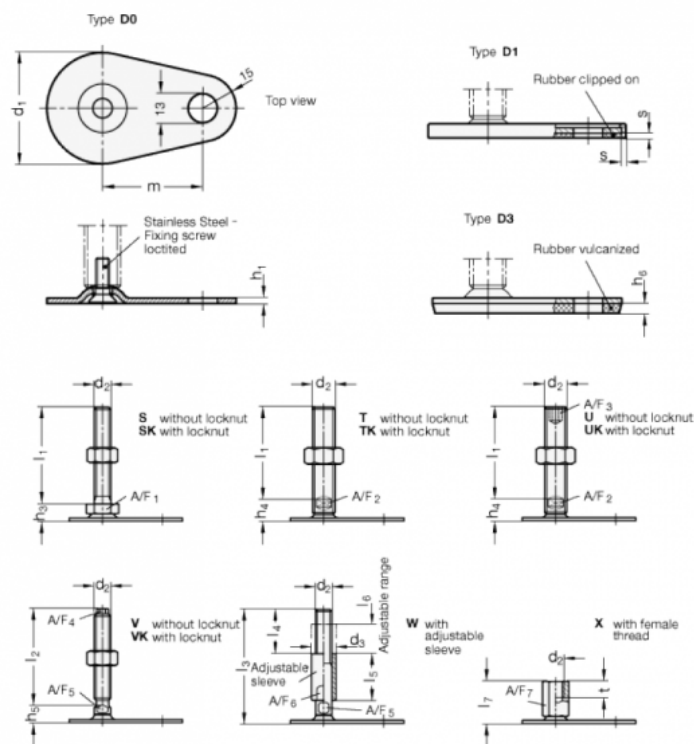

# Data Sheet

Article number: 204380M2075D1TK  
 Description: E+G levelling foot  
 GN 43-80-M20-75-D1-TK  
 Note: TK With nut, Wrench flat at the bottom

## Measures

A/F2 = 15	s = 2
d1 = 80	
d2 = M20	
h1 = 3	
h4 = 18	
h6 =	
l1 = 75	
m = 70	